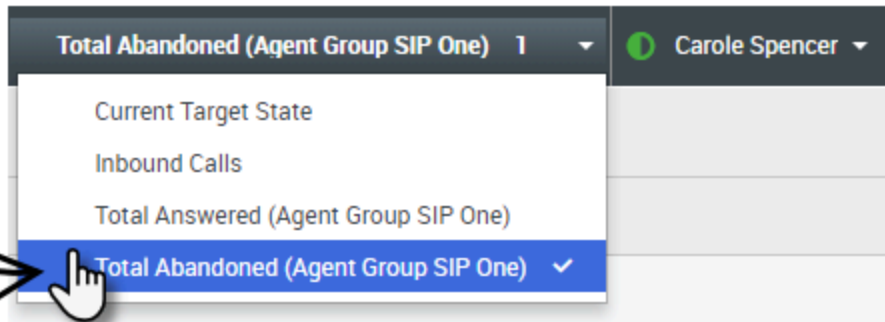

KPI

Hover over the gadget to see the full set of statistics

Alarms and warnings are indicated by the icons